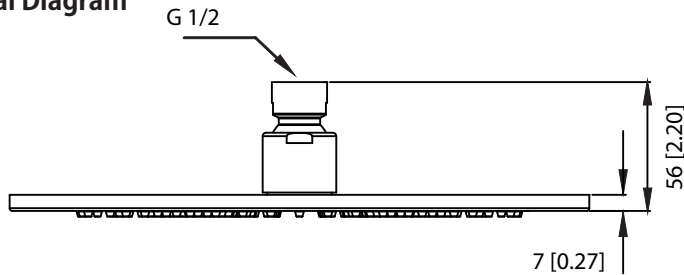

HSB.10R | 10" Brass Shower Head

SPECIFICATIONS:

- Solid Brass Shower Head
- Scrub rubber nozzles to easily clean water sediment
- 1.8 GPM Flow Rate
- 212 Nozzles

Legislation Compliance

ZeroDrip Technology

Technical Diagram

MATCHING SHOWER ARMS:

- 1) HS1012SA (16" Wall Mount Shower Arm)

- 2) 100.6CSA (6" Ceiling Mount Shower Arm)