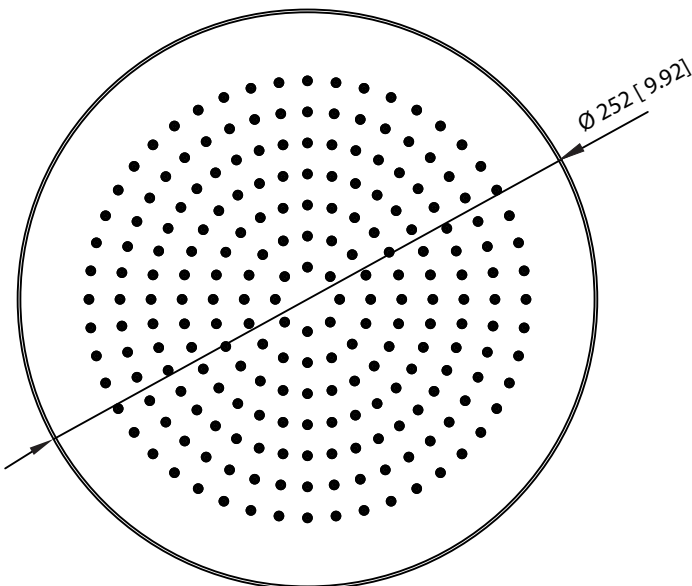

HSB.10R | 10" Brass Shower Head

SPECIFICATIONS:

- Solid Brass Shower Head
- Scrub rubber nozzles to easily clean water sediment
- 1.8 GPM Flow Rate
- 212 Nozzles

Legislation Compliance

ZeroDrip Technology

Technical Diagram

MATCHING SHOWER ARMS:

- 1) HS1012SA (16" Wall Mount Shower Arm)

- 2) 100.6CSA (6" Ceiling Mount Shower Arm)